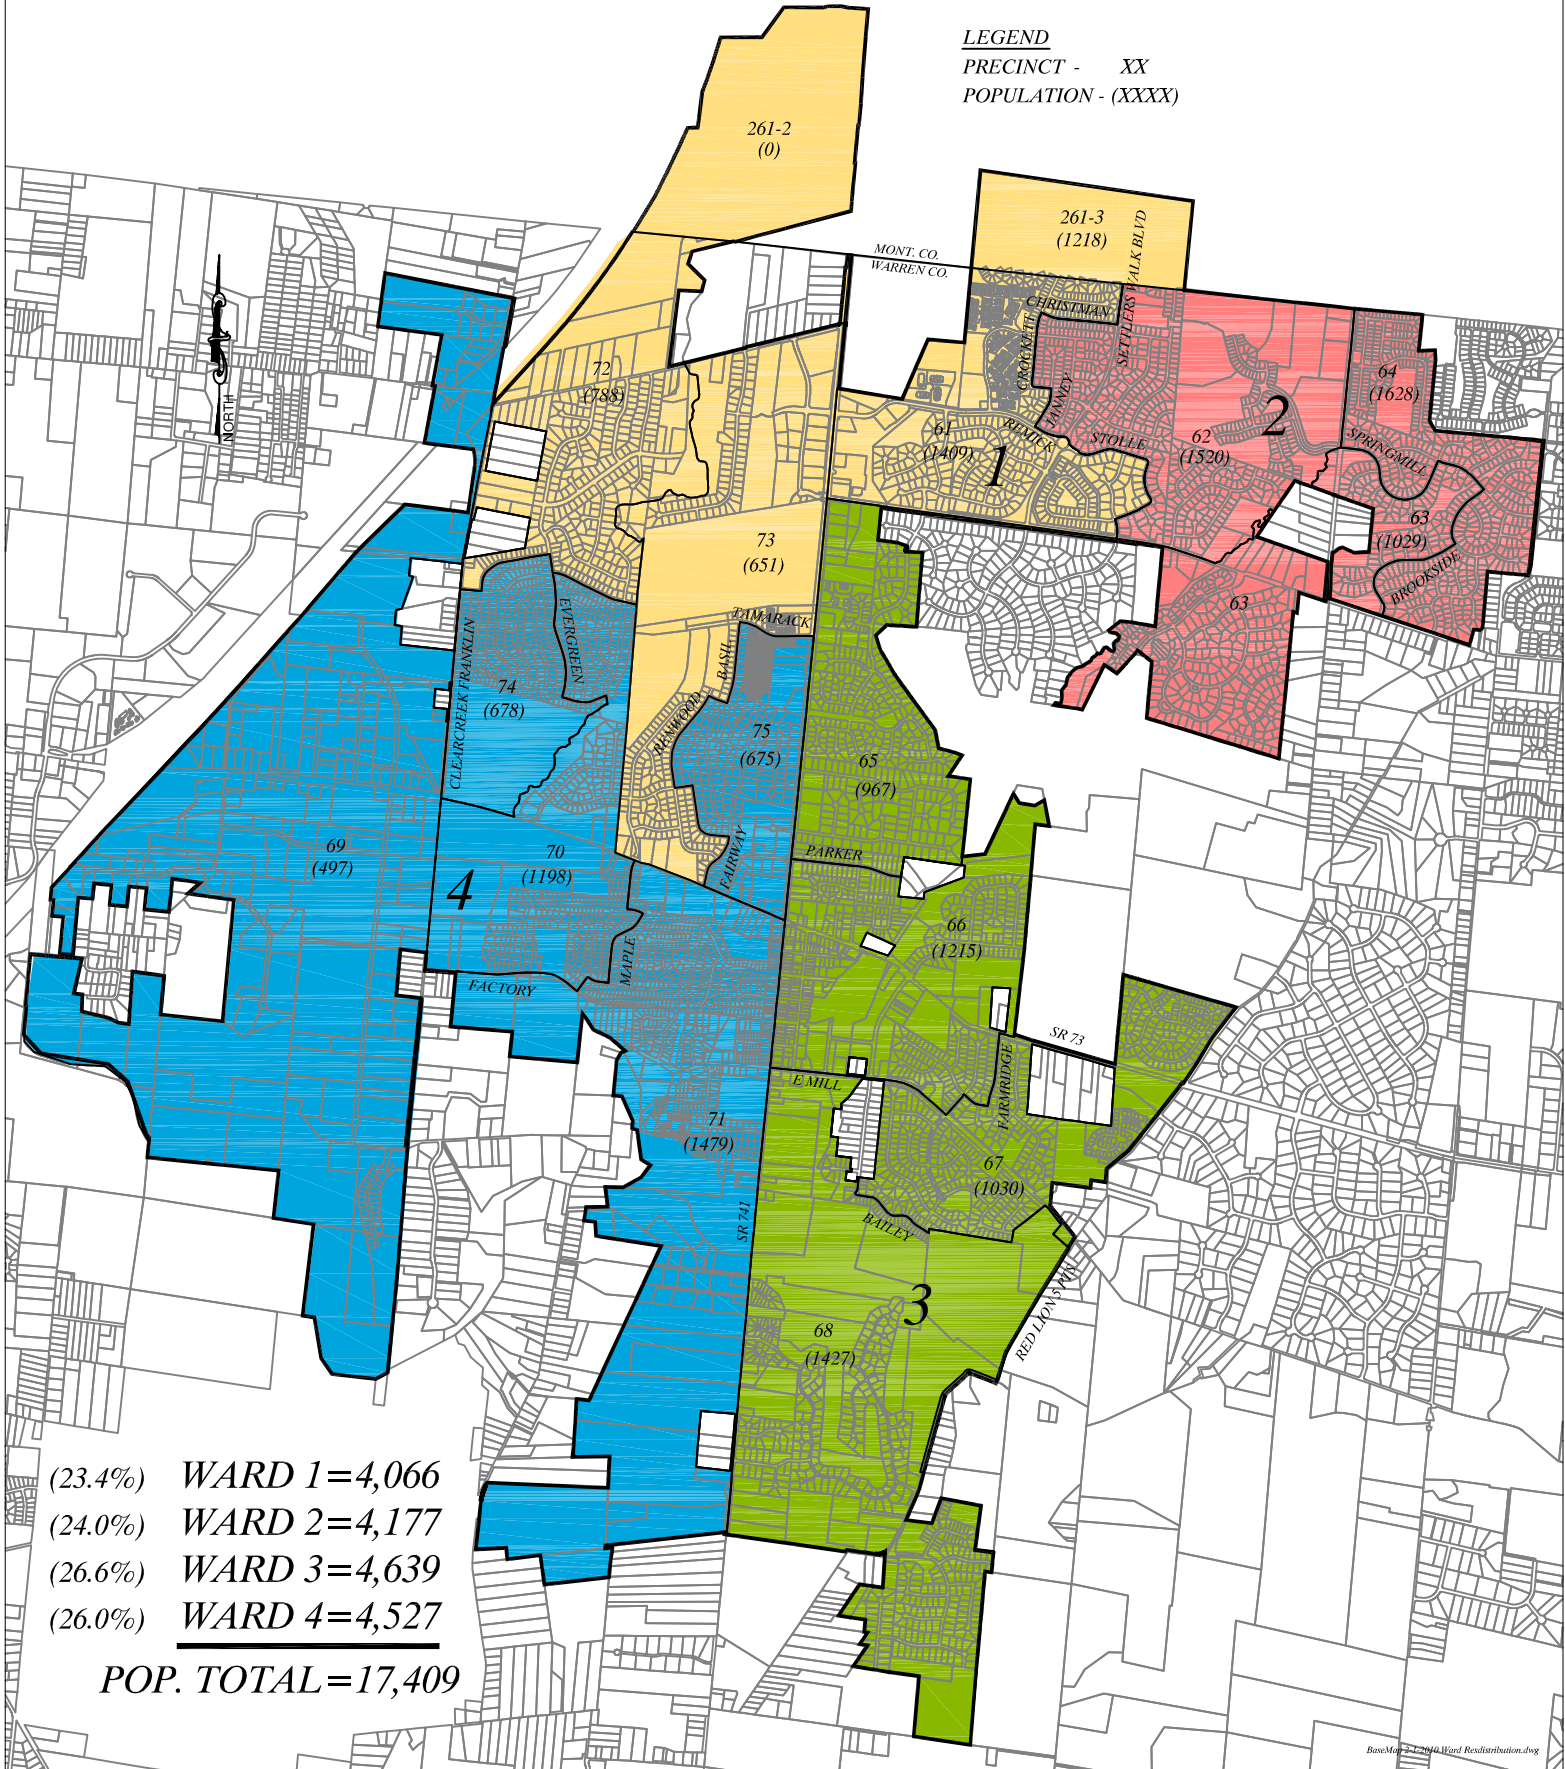

**CITY OF SPRINGBORO COUNCIL WARDS  
WARD REDIVISION - OPTION THREE  
(EFFECTIVE NOV. 5, 2013 WARD ELECTION)**

**LEGEND**  
PRECINCT - XX  
POPULATION - (XXXX)

(23.4%) **WARD 1=4,066**  
 (24.0%) **WARD 2=4,177**  
 (26.6%) **WARD 3=4,639**  
 (26.0%) **WARD 4=4,527**  
**POP. TOTAL=17,409**