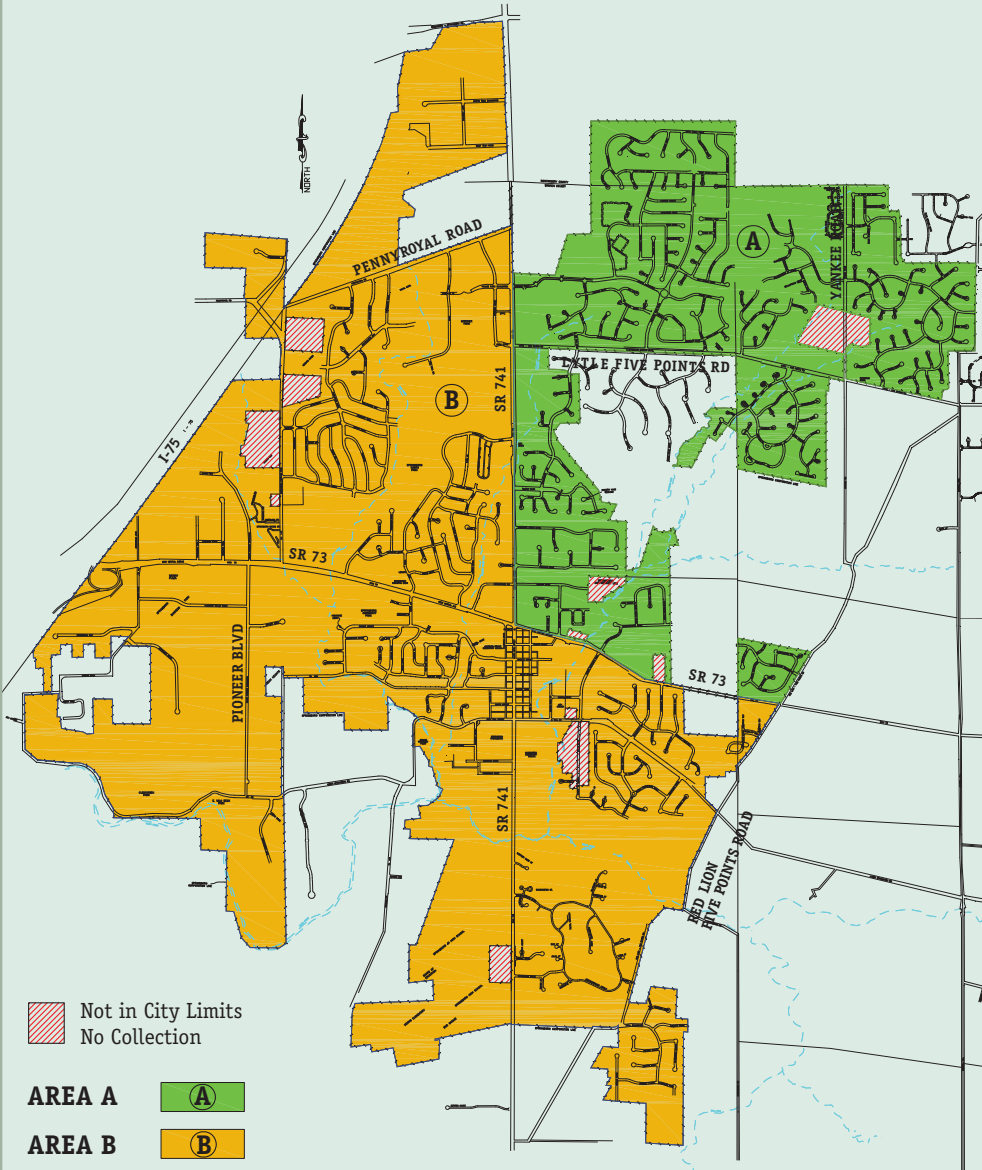

City of Springboro Recycling Collection Areas

Not in City Limits
No Collection

AREA A

AREA B

* PLEASE SEE CALENDAR FOR YOUR COLLECTION DATES.

** AREAS ARE BOUNDED BY THE CENTERLINE OF NORTH STATE ROUTE 741 AND THE CENTERLINE OF EAST STATE ROUTE 73.

March

S	M	T	W	T	F	S
					1	2
					3	4
4	5	6	7	8	9	10
11	12	13	14	15	16	17
18	19	20	21	22	23	24
25	26	27	28	29	30	31

April

S	M	T	W	T	F	S
1	2	3	4	5	6	7
8	9	10	11	12	13	14
15	16	17	18	19	20	21
22	23	24	25	26	27	28
29	30					

Should you have any questions regarding the every other week recycling program, or the use of your cart, please contact: 1-800-343-6047.

- = Observed Holiday
Service Delayed 1 Day
- = Area A Recycling Week
(North of SR 73 & East of SR 741)
- = Area B Recycling Week
(South of SR 73 & West of SR 741)