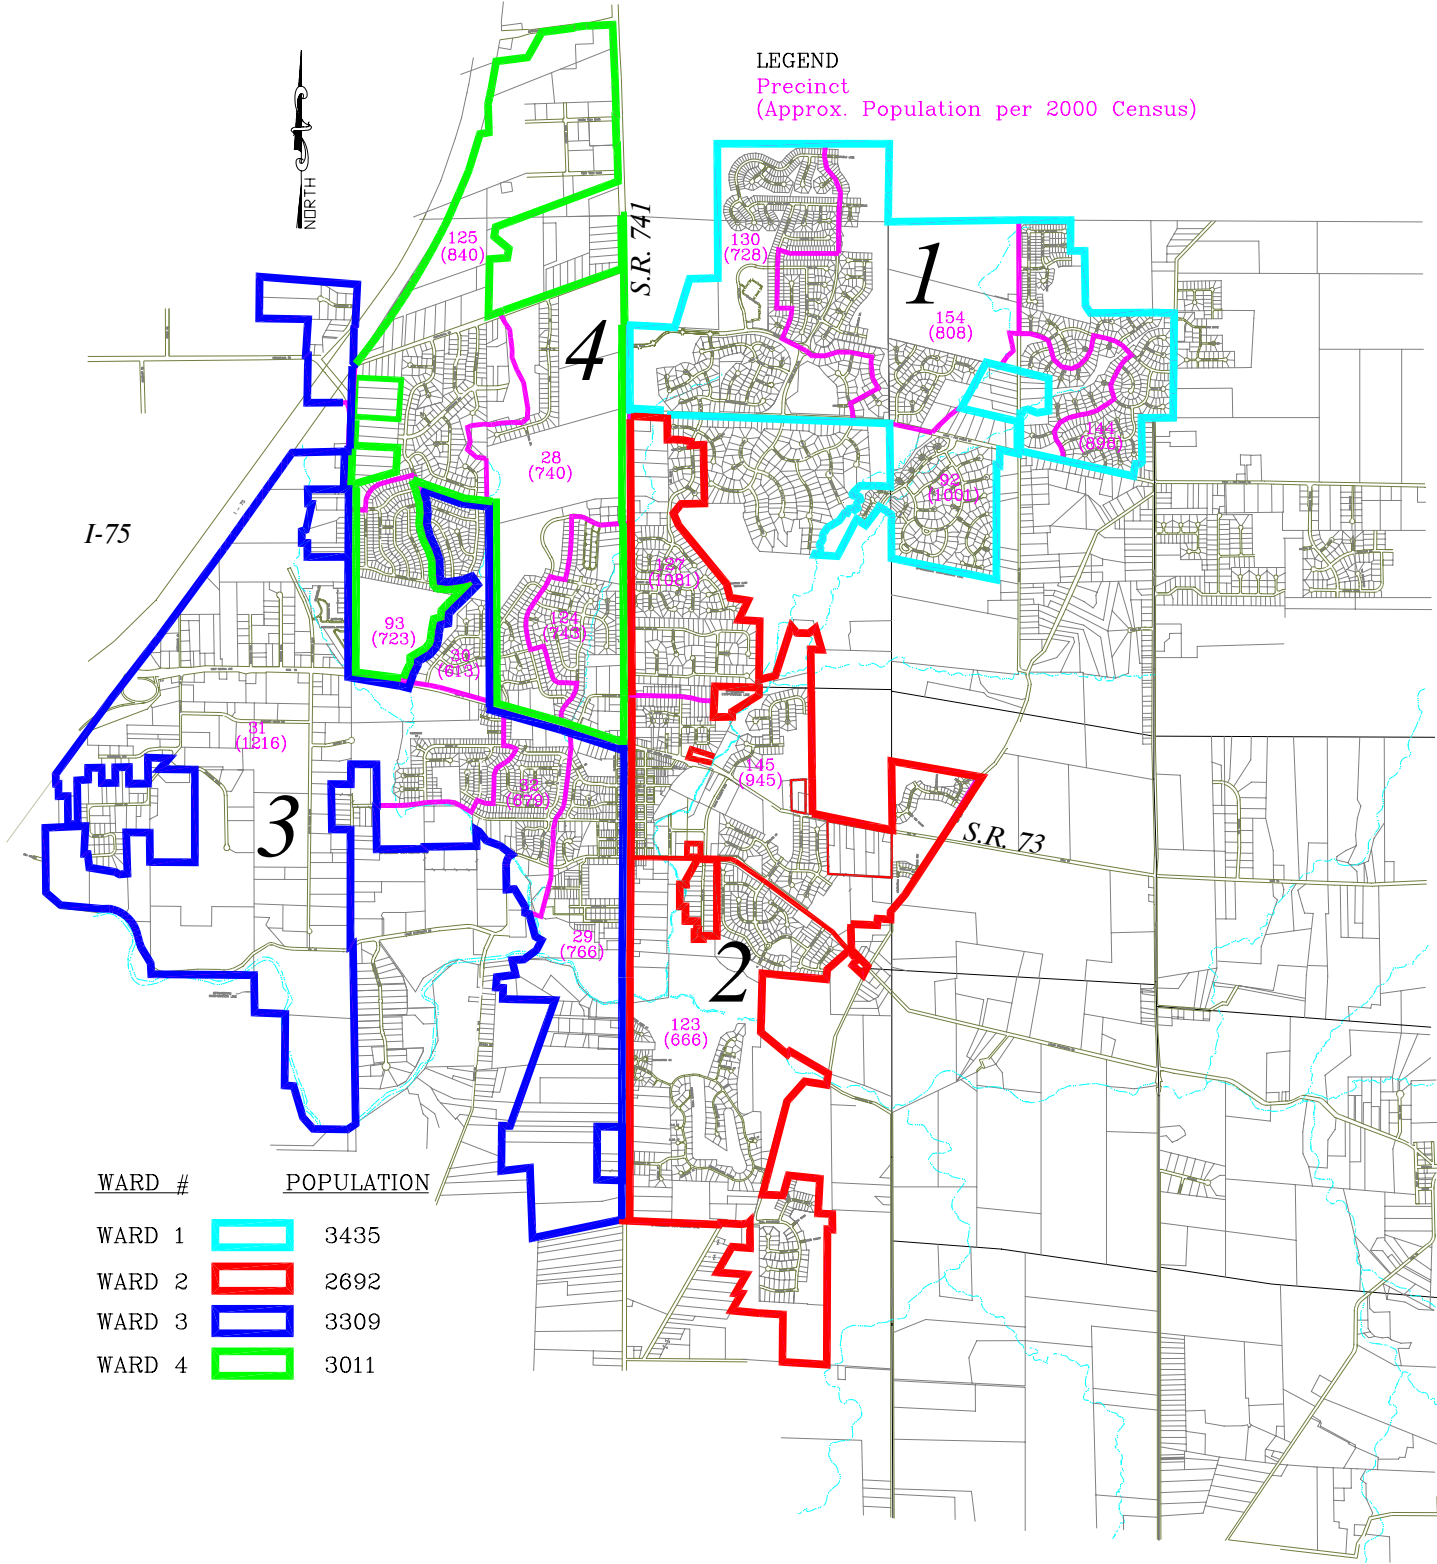

CITY OF SPRINGBORO COUNCIL WARDS

(EFFECTIVE NOVEMBER 3, 2009 WARD ELECTION)

LEGEND
Precinct
(Approx. Population per 2000 Census)

WARD #	POPULATION
WARD 1	3435
WARD 2	2692
WARD 3	3309
WARD 4	3011