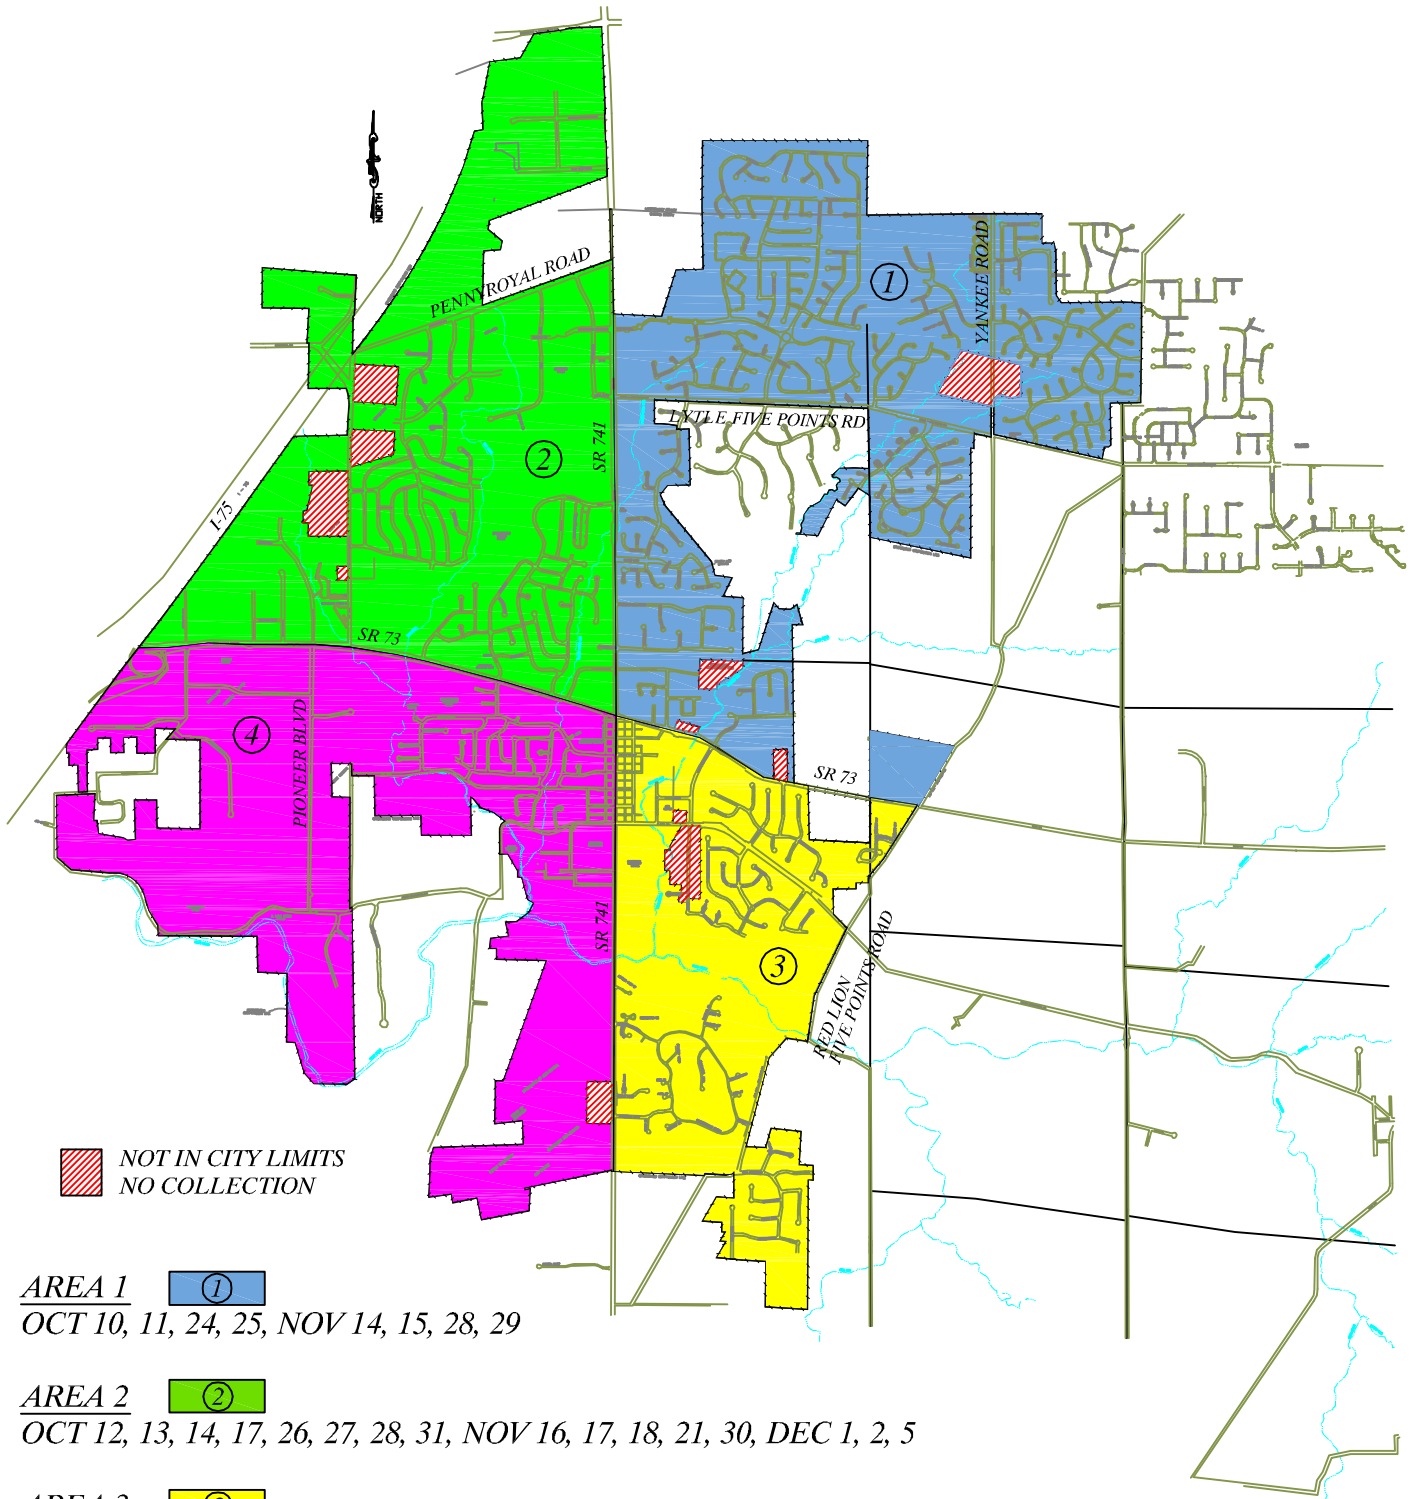

2011 LEAF COLLECTION SCHEDULE

AREA 1 ①
OCT 10, 11, 24, 25, NOV 14, 15, 28, 29

AREA 2 ②
OCT 12, 13, 14, 17, 26, 27, 28, 31, NOV 16, 17, 18, 21, 30, DEC 1, 2, 5

AREA 3 ③
OCT 18, NOV 1, 22, DEC 6

AREA 4 ④
OCT 19, 20, 21, NOV 2, 3, 4, 23, DEC 7, 8, 9

* NOV 7-11, DEC 12-16 SCHEDULE ADJUSTMENTS

** AREAS ARE BOUNDED BY THE CENTERLINE OF MAIN STREET (STATE ROUTE 741) AND THE CENTERLINE OF CENTRAL AVENUE (STATE ROUTE 73.)